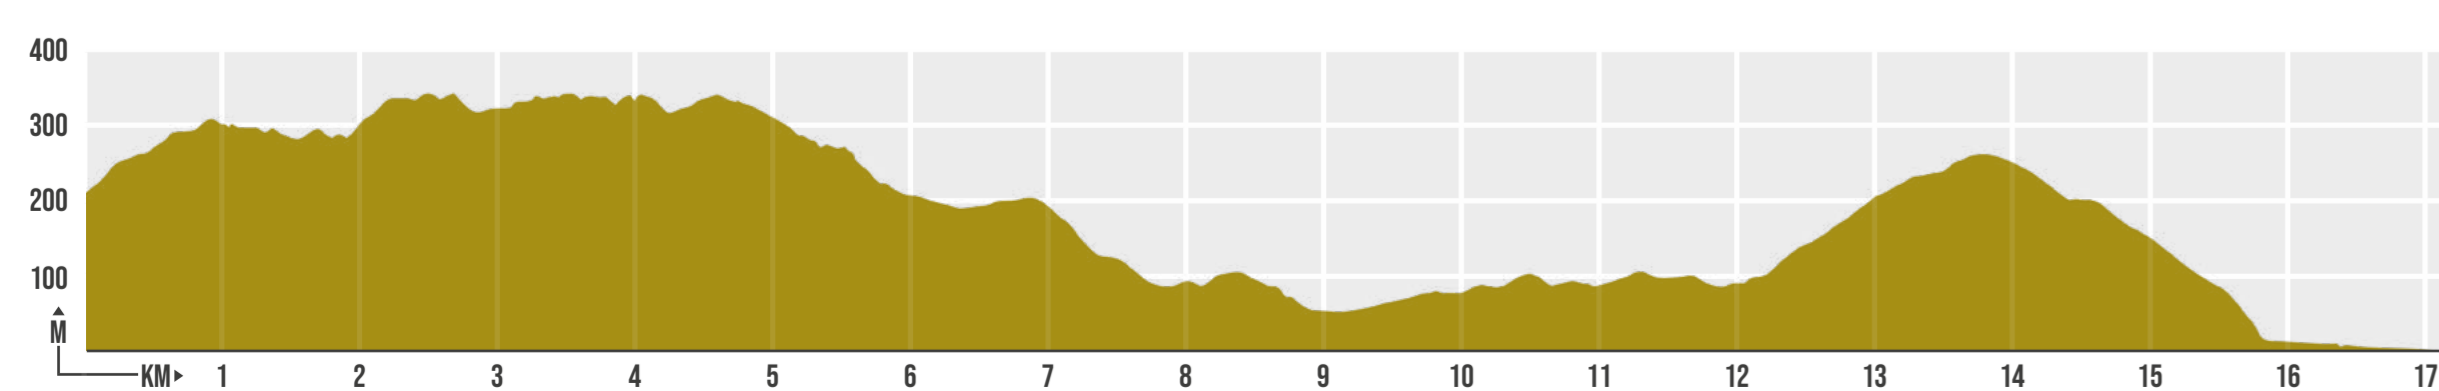

ARRIETA • BAKIO

GR280 URIBE

ARRIETA - BAKIO MIDE: 17KM 5H 20' 450M 650M 1 2 2 3

BAKIO - ARRIETA MIDE: 17KM 5H 20' 450M 650M 1 2 2 3